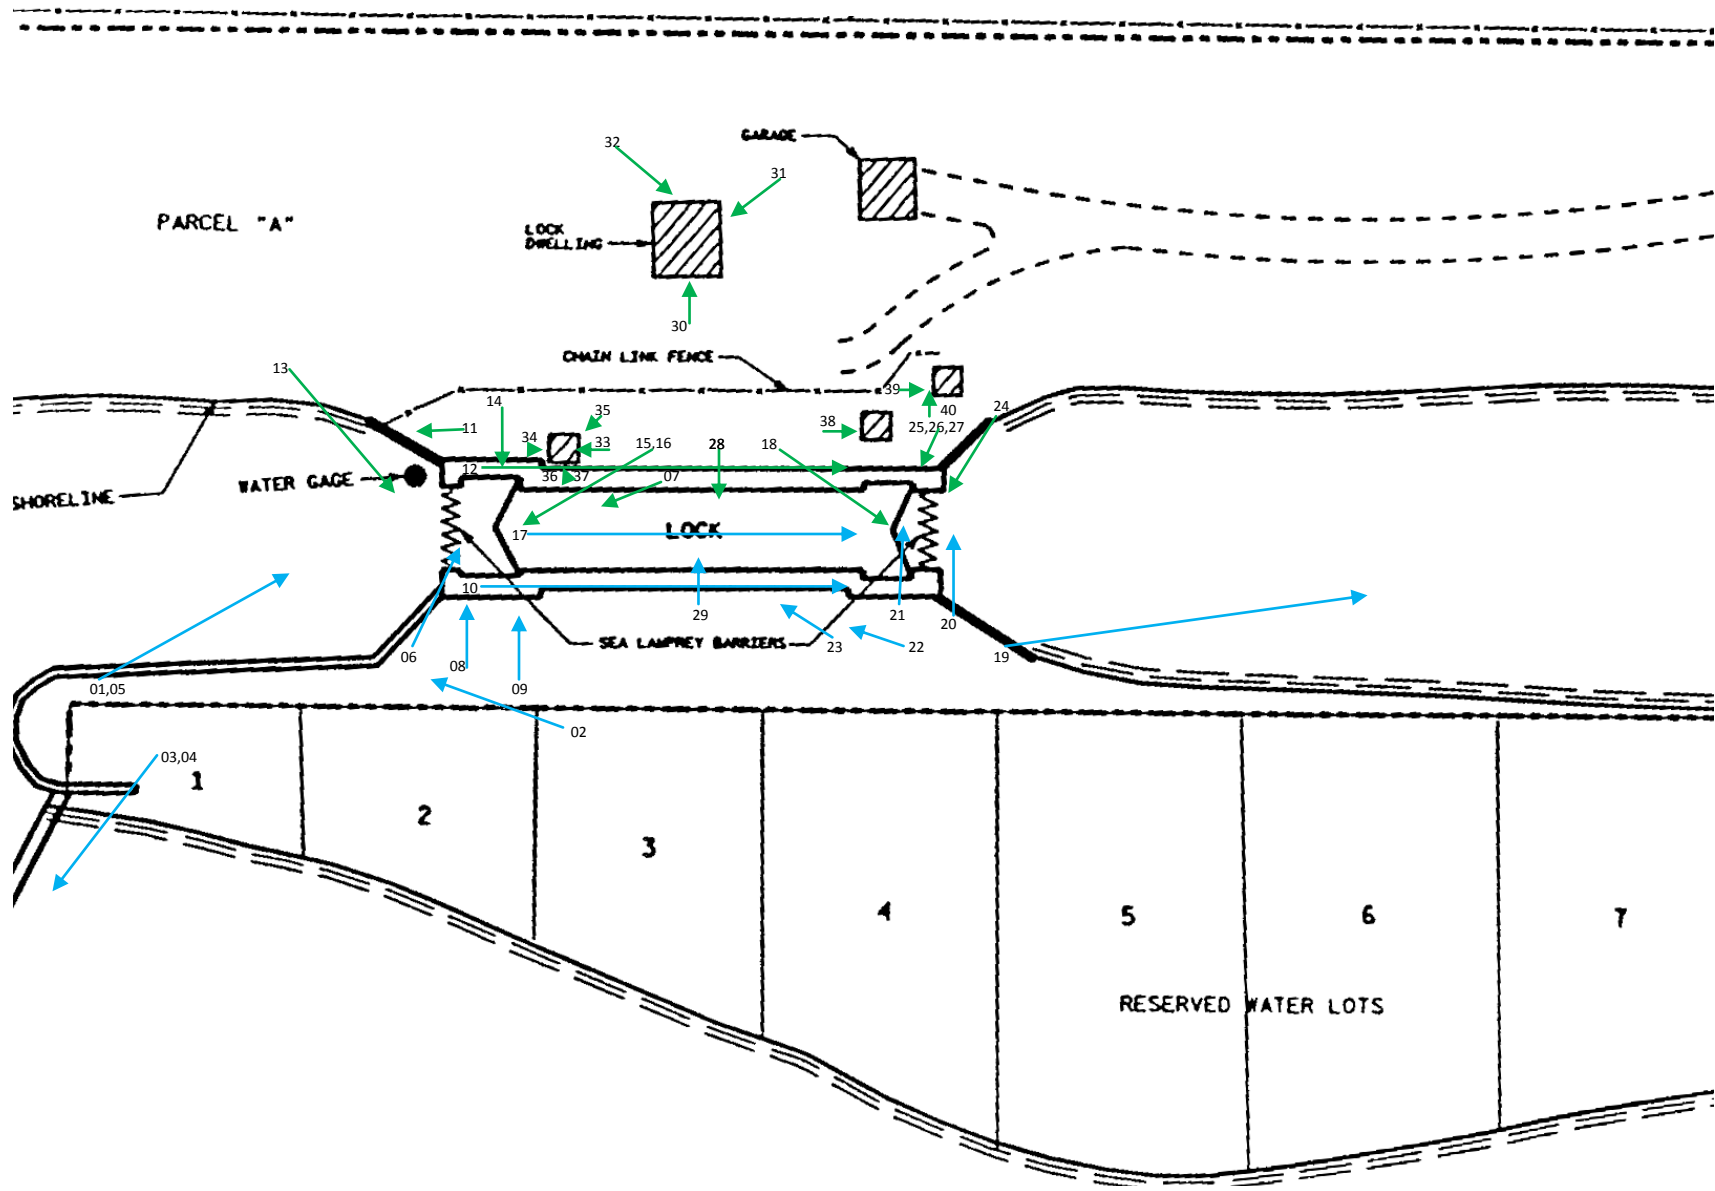

Rapide Croche Lock and Dam Historic District, near Wrightstown, WI
Appendix 1B PHOTOGRAPHIC DOCUMENTATION: MAP

Base site plan reproduced from Mead & Hunt 2004 *Fox River Locks Abandonment Study*.