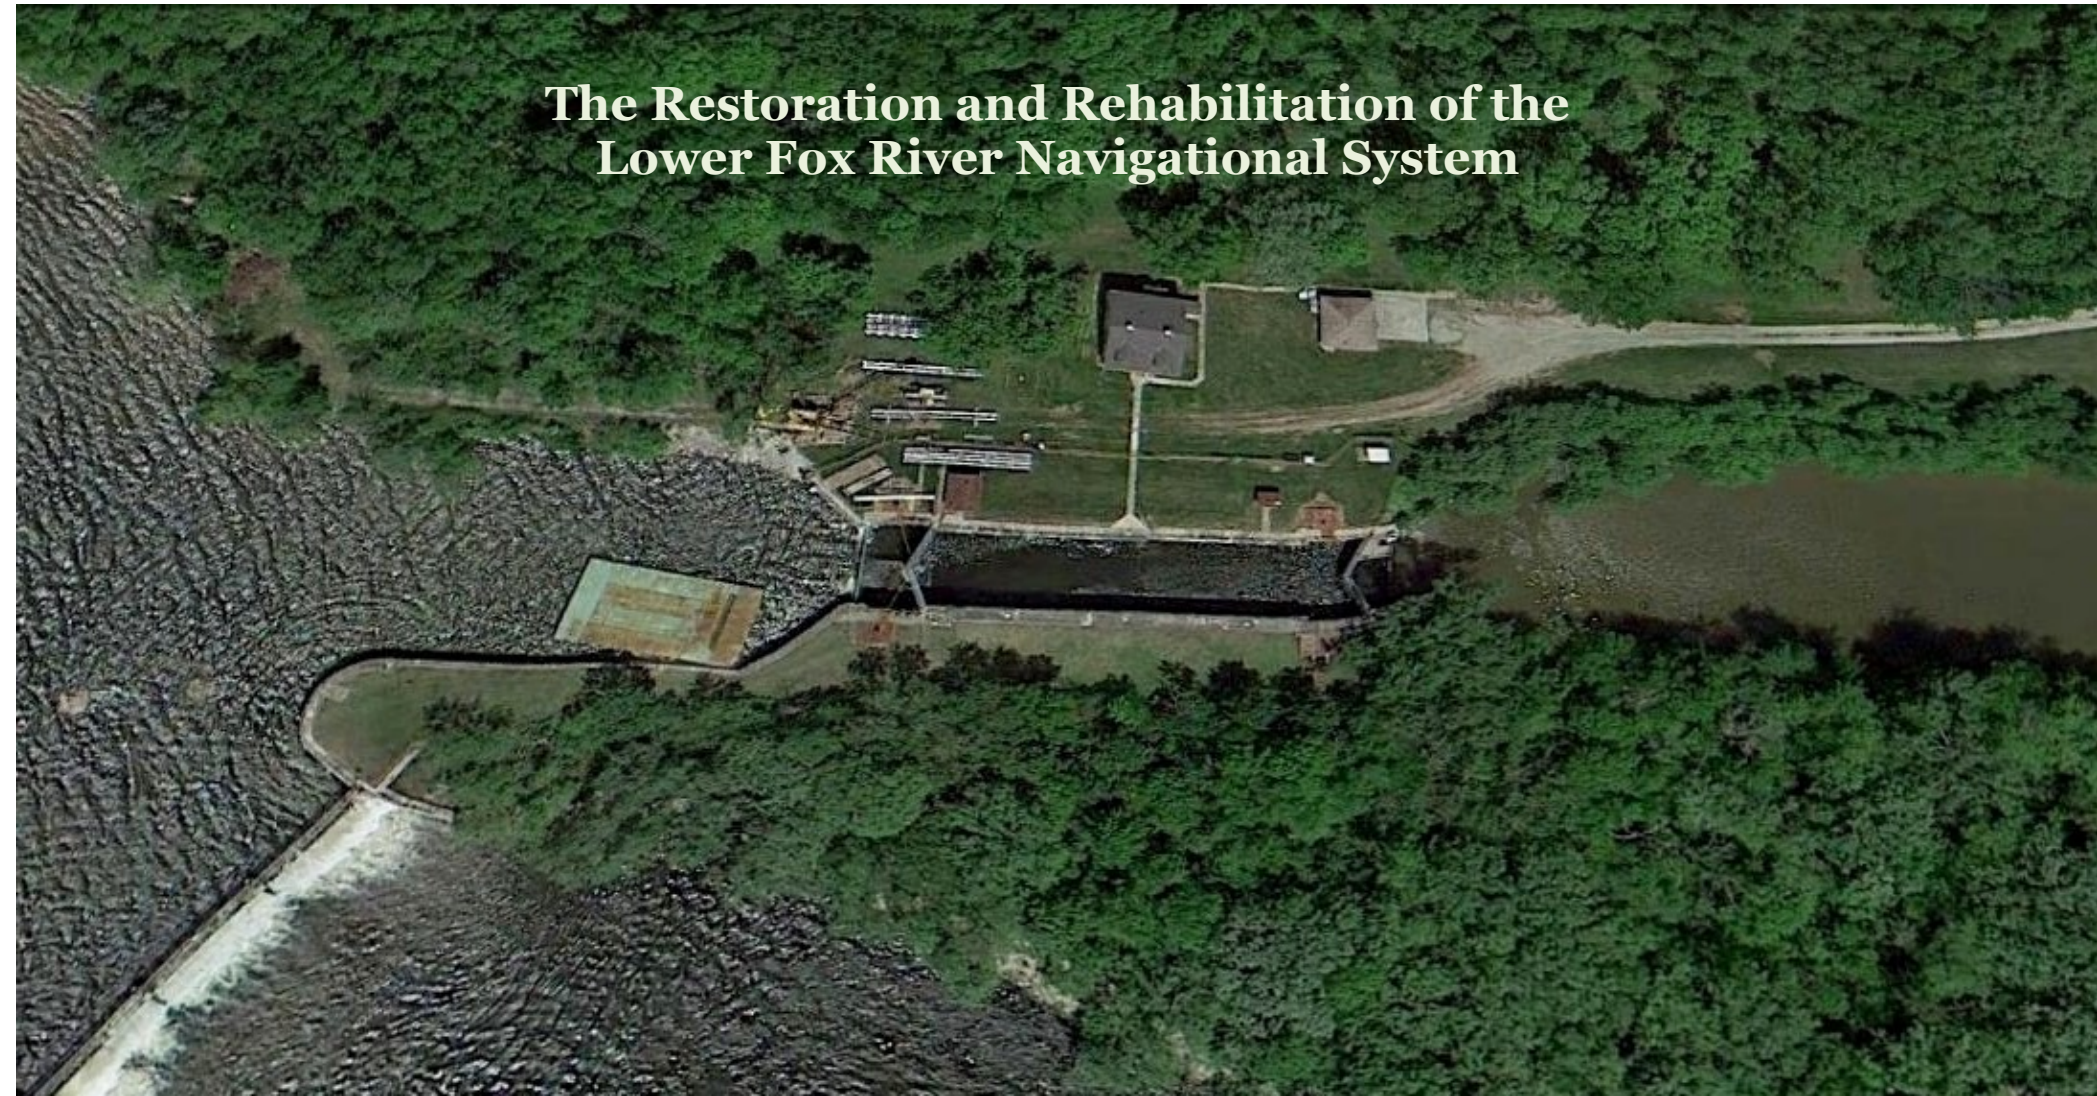

# The Restoration and Rehabilitation of the Lower Fox River Navigational System

Historical Documentation and Preservation Recommendations  
Rapide Croche Lock, near Wrightstown, WI  
Outagamie County

June 2014

Front Cover:  
Satellite View of the Rapide Croche Lock and Dam  
(Google Earth)